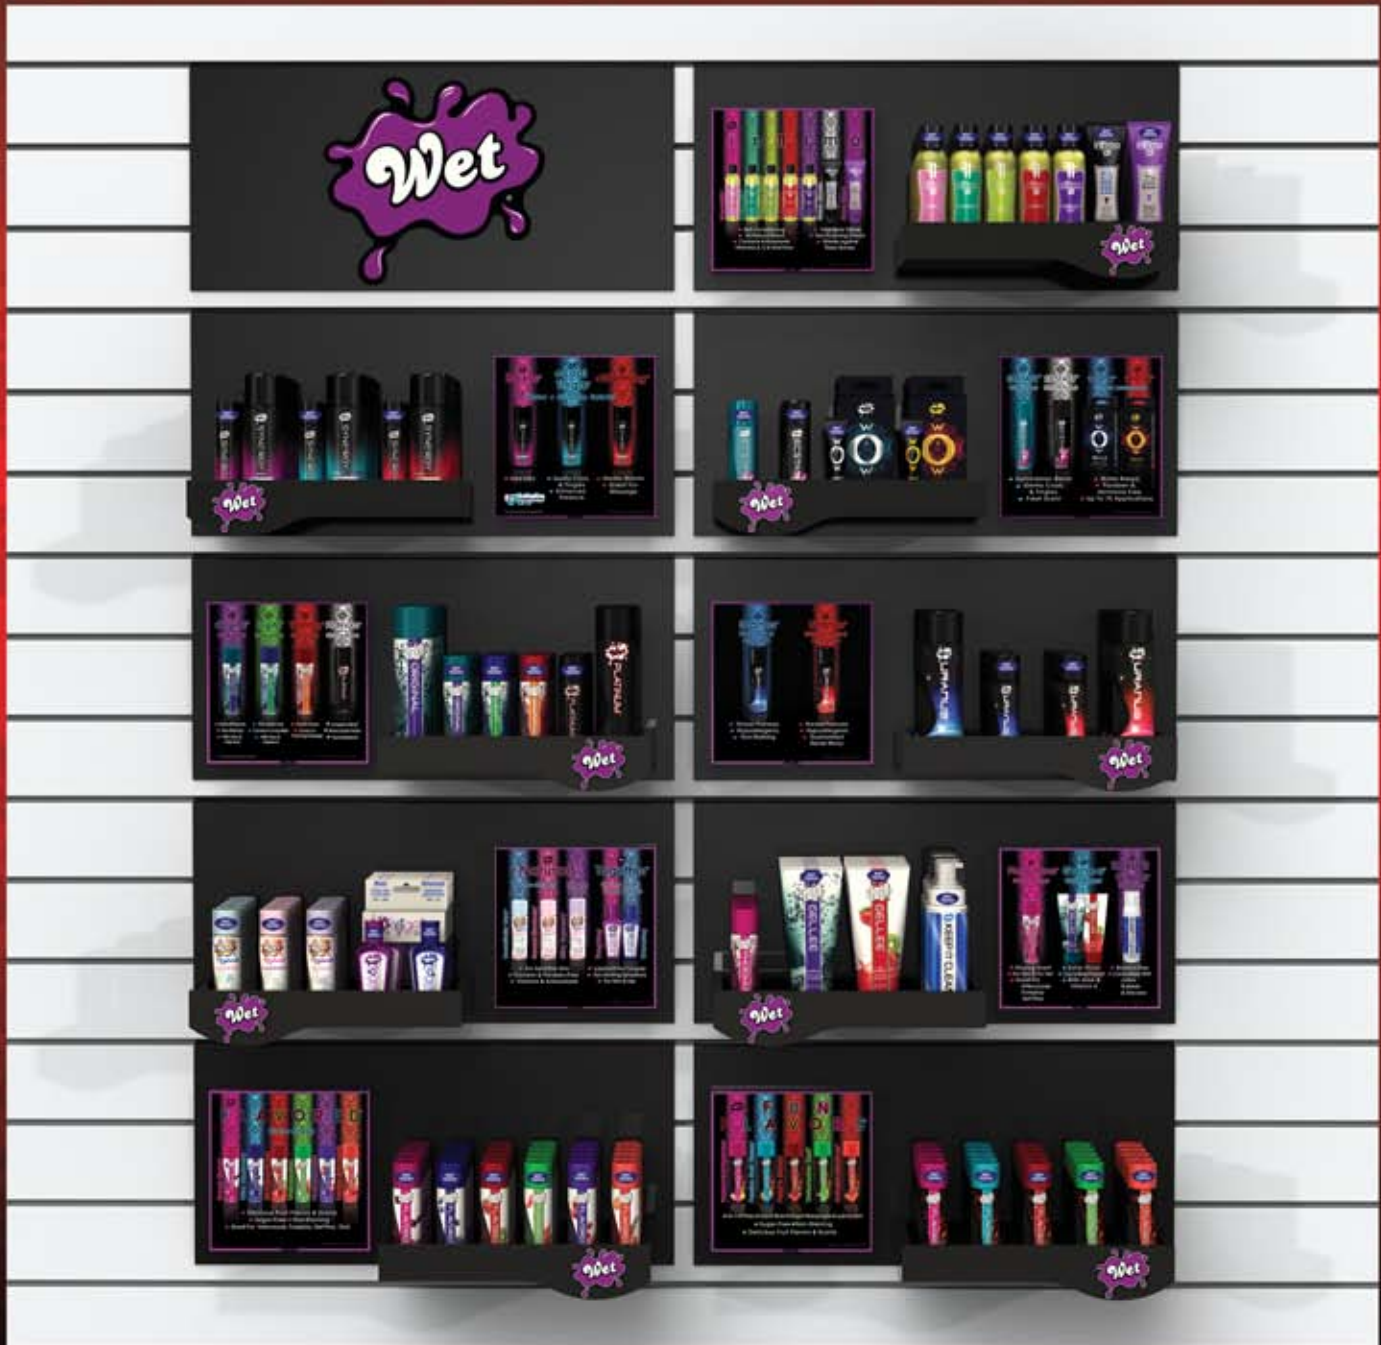

10 pc Modular Wall Unit Planogram

10 pc Modular Wall Unit Planogram

(1) 10 pc Modular (1 splash, 4 lefts, 5 rights)

(1) Splash

- (1) Intimo™ Insert Card W6064
- (4) Intimo™ Romance™ 4oz
- (4) Intimo™ Invigorate™ 4oz
- (4) Intimo™ Cucumber Melon™ 4oz
- (4) Intimo™ Sensuality™ 4oz
- (4) Intimo™ Forbidden Fruit™ 4oz
- (4) Intimo™ Shave Krème Forbidden Fruit 2.8oz
- (4) Intimo™ Shave Cream Unscented 2.9oz

- (4) Ecstasy™ Water Based 3.6 oz
- (4) Ecstasy™ Silicone Based 3.1oz
- (4) wOw™ Gentle O™ .5oz
- (4) wOw™ Max O™ .5oz
- (1) Ecstasy™/wOw™ Insert Card W6174

- (1) Light™/Original™/Warming™/Platinum™ Insert Card W6176
- (3) Original™ 10.1oz
- (4) Original™ 3.5oz
- (4) Light™ 3.5oz
- (4) Warming™ 3.7oz
- (4) Platinum™ 3.1oz
- (3) Platinum™ 8.9oz

- (1) Uranus™ Insert Card W6175
- (3) Uranus™ Water Based 10.6oz
- (4) Uranus™ Water Based 3.6oz
- (4) Uranus™ Silicone Based 3.1oz
- (3) Uranus™ Silicone Based 8.9oz

- (4) Naturals™ Beautifully Bare™ 3.3oz
- (4) Naturals™ Sensual Strawberry™ 3.3oz
- (4) Naturals™ Silky Supreme™ 3.1oz
- (3) Together™ Lubricant for Couples 2x2oz
- (1) Naturals™/Together™ Insert Card W6065

- (4) Alluring Pheromone™ 3.5oz
- (4) Water Based Gellee™ 6oz
- (4) Strawberry Gellee™ 6oz
- (3) Keep It Clean™ Toy Wash 7.5oz
- (1) Pheromone™/Gellee™/Keep It Clean™ Insert Card W6070

- (1) Flavored™ Insert Card W6066
- (4) Flavored™ Sweet Cherry 3.5oz
- (4) Flavored™ Wild Blueberry 3.5oz
- (4) Flavored™ Kiwi Strawberry 3.5oz
- (4) Flavored™ Juicy Watermelon 3.5oz
- (4) Flavored™ Raspberry Pomegranate 3.5oz
- (4) Flavored™ Passion Fruit 3.5oz